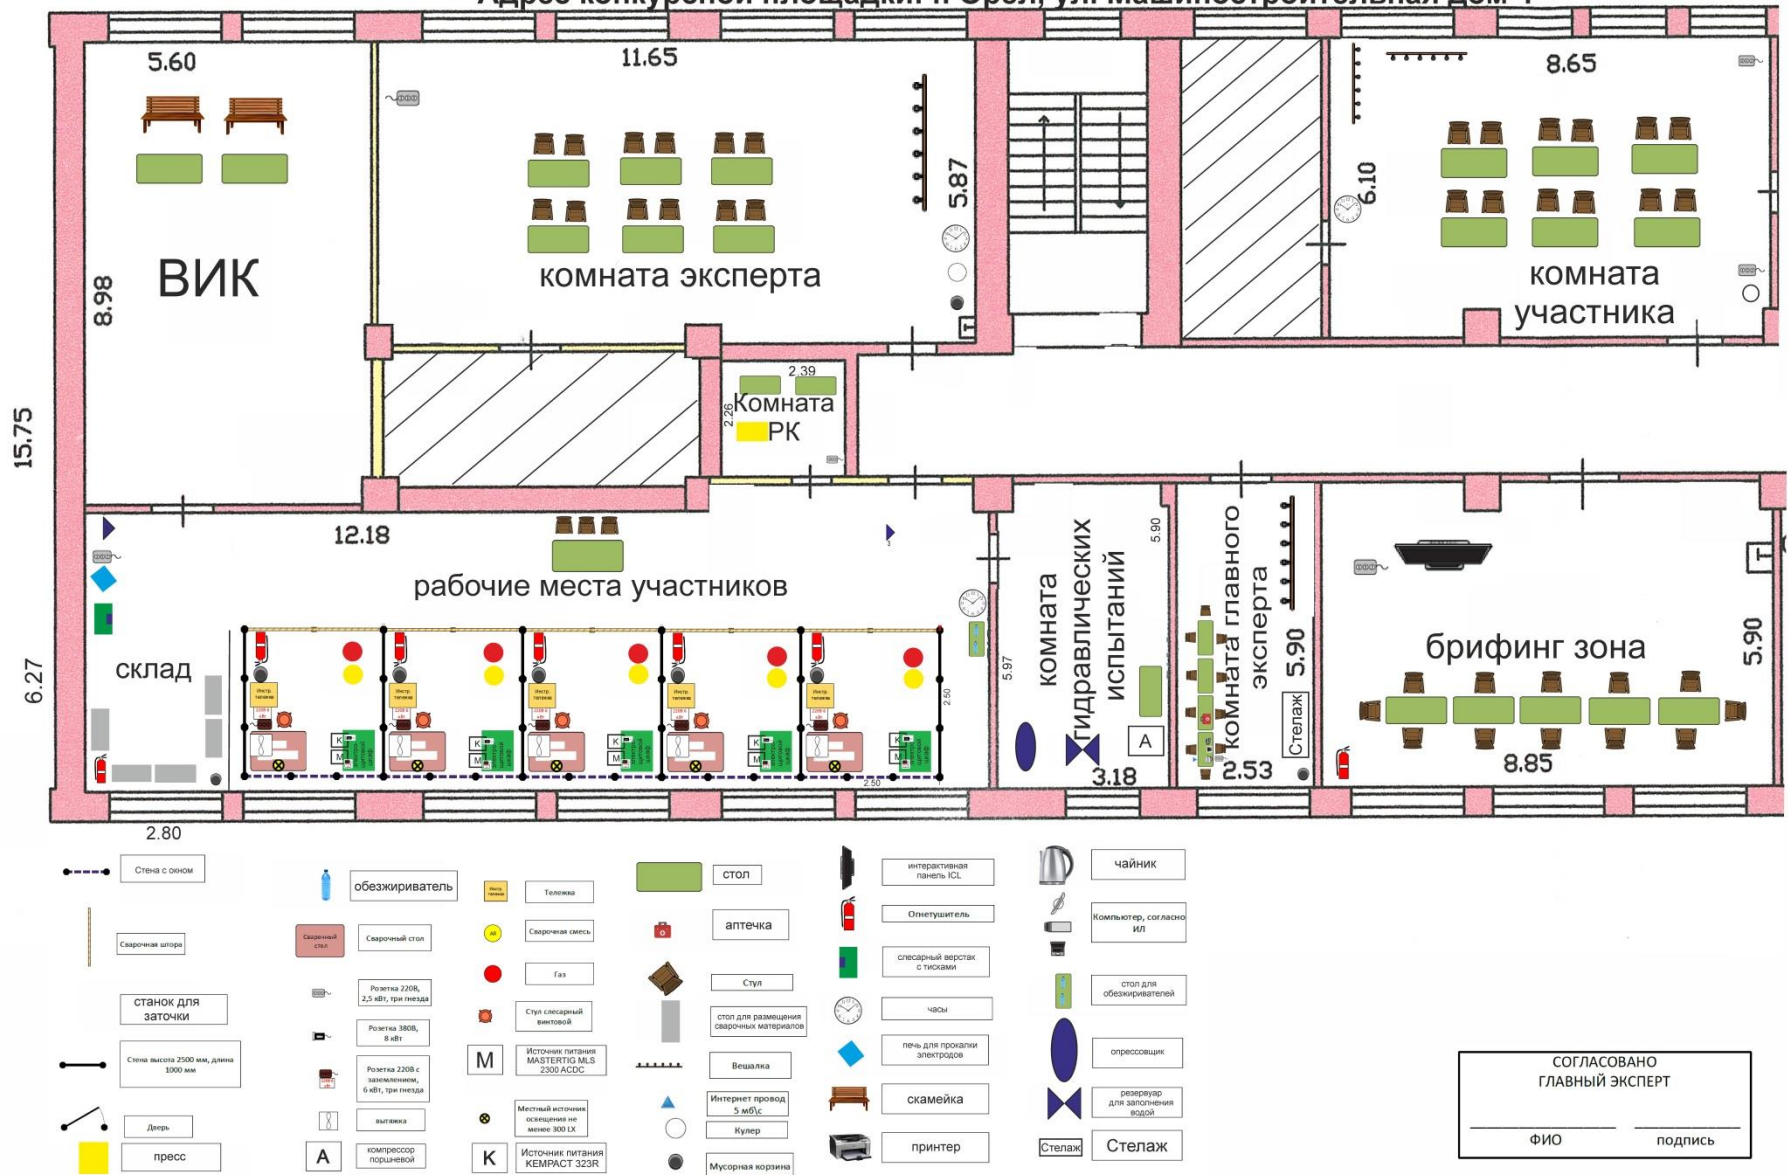

**VI Региональный чемпионат «Молодые профессионалы»
(Ворлдскиллс Россия) Орловской области 2022 с 08.02.2022 по 10.02.2022
Компетенция: «10 Welding - Сварочные технологии»
Адрес конкурсной площадки: г. Орёл, ул. Машиностроительная дом 4**

СОГЛАСОВАНО
ГЛАВНЫЙ ЭКСПЕРТ

_____
ФИО

_____
подпись